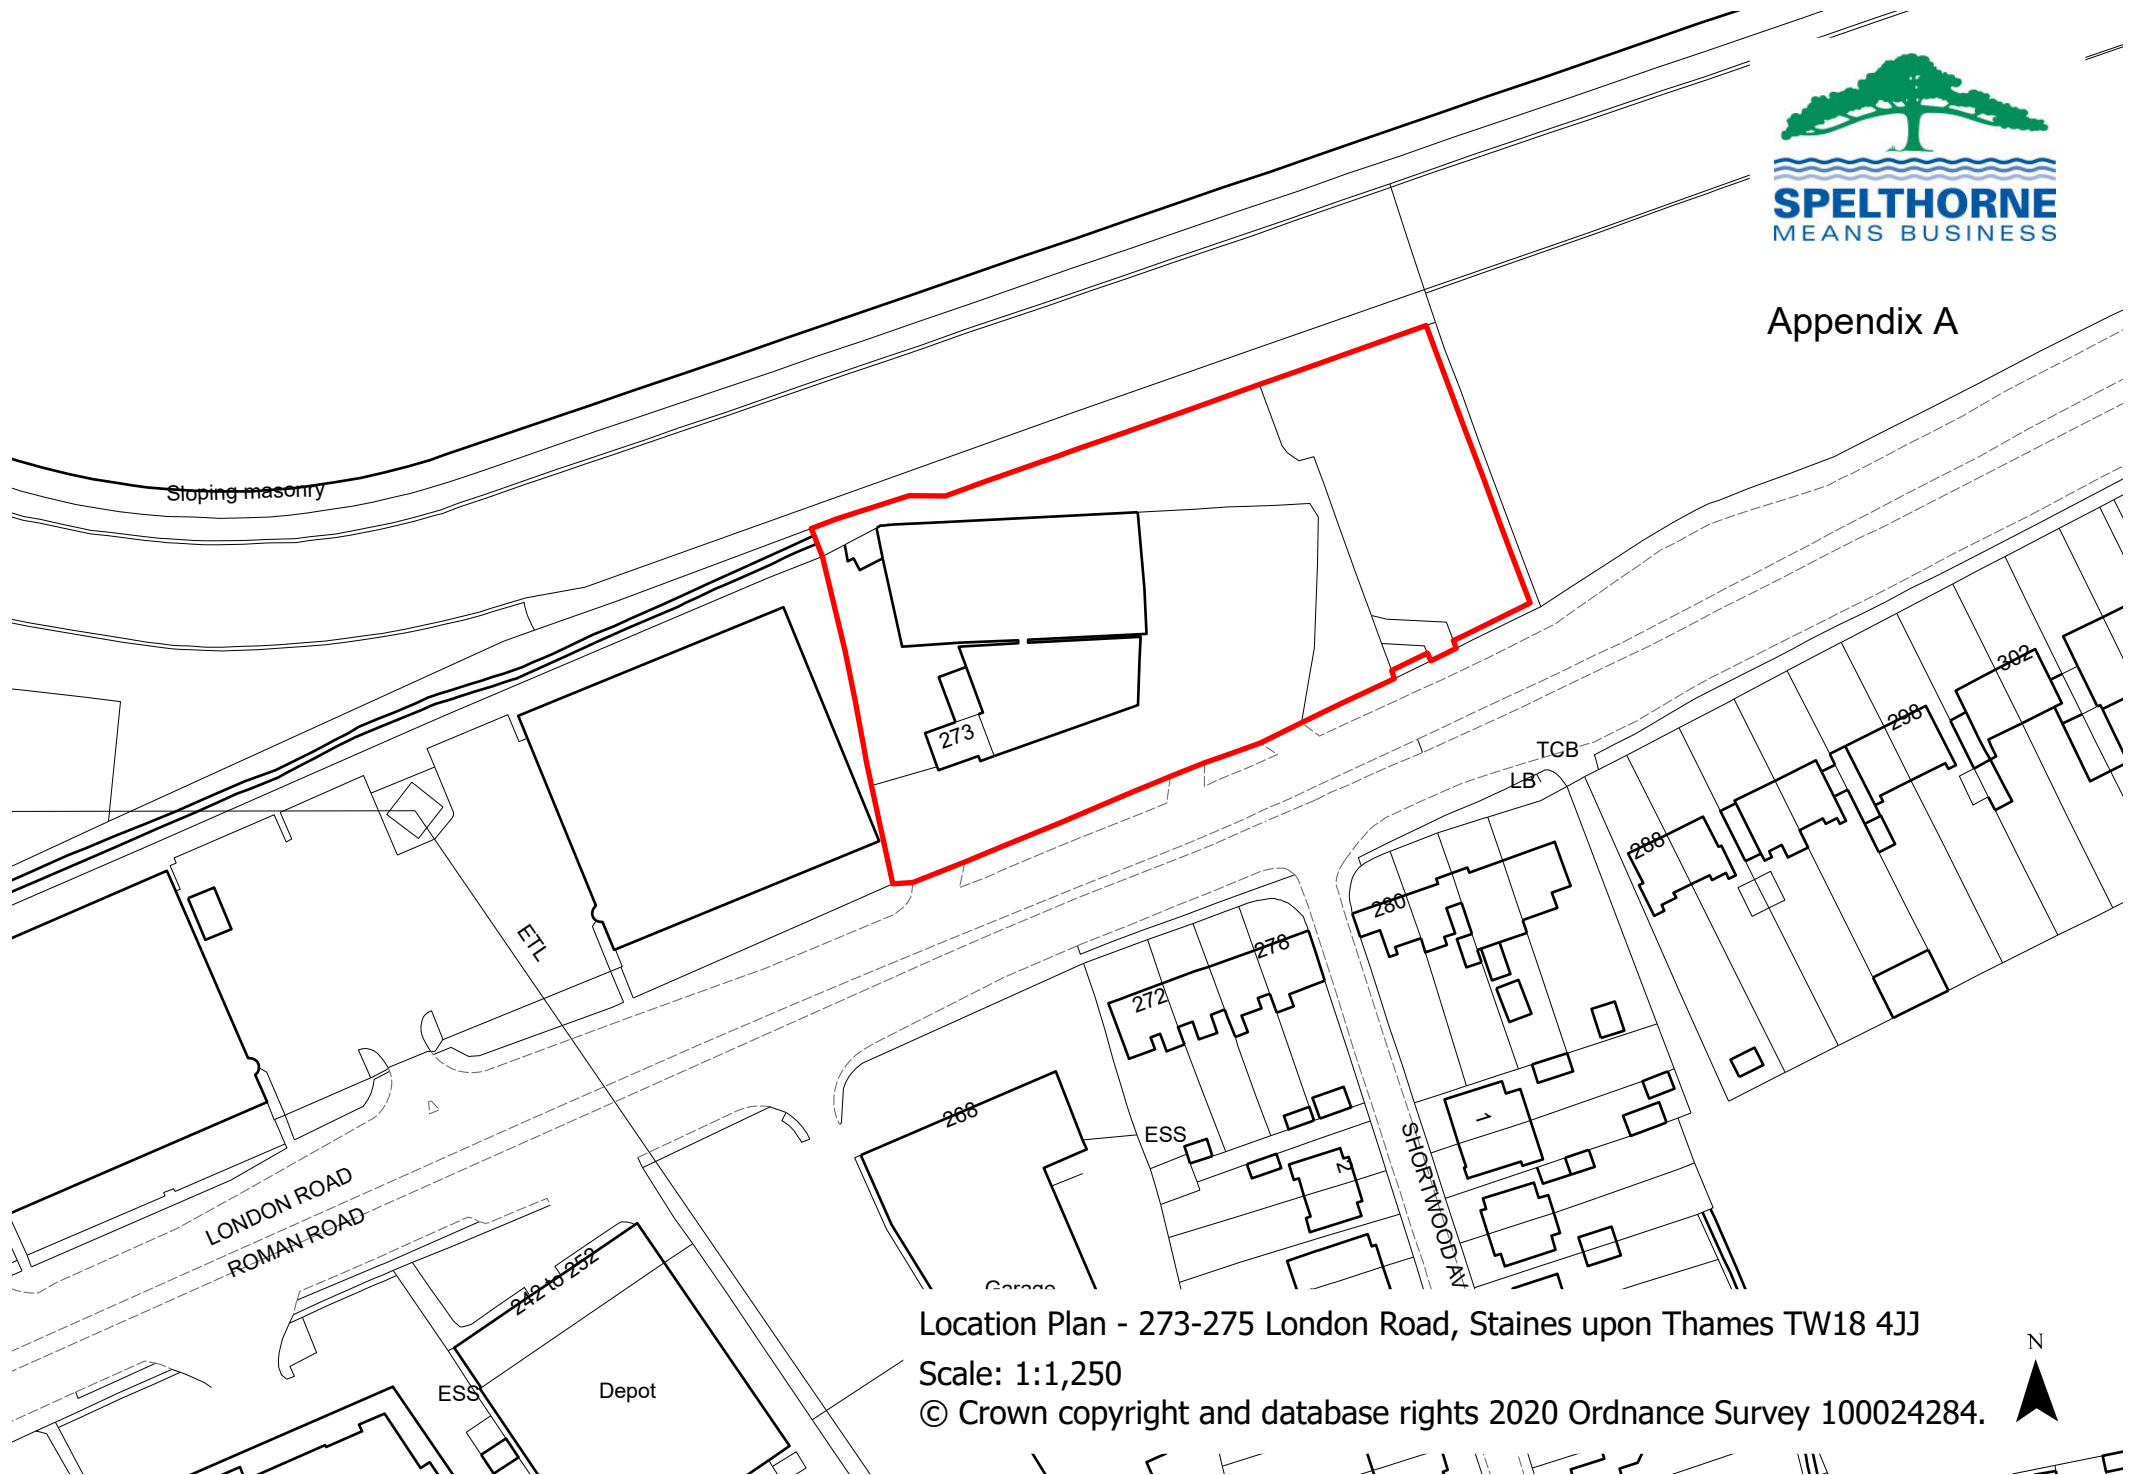

Appendix A

Location Plan - 273-275 London Road, Staines upon Thames TW18 4JJ

Scale: 1:1,250

© Crown copyright and database rights 2020 Ordnance Survey 100024284.