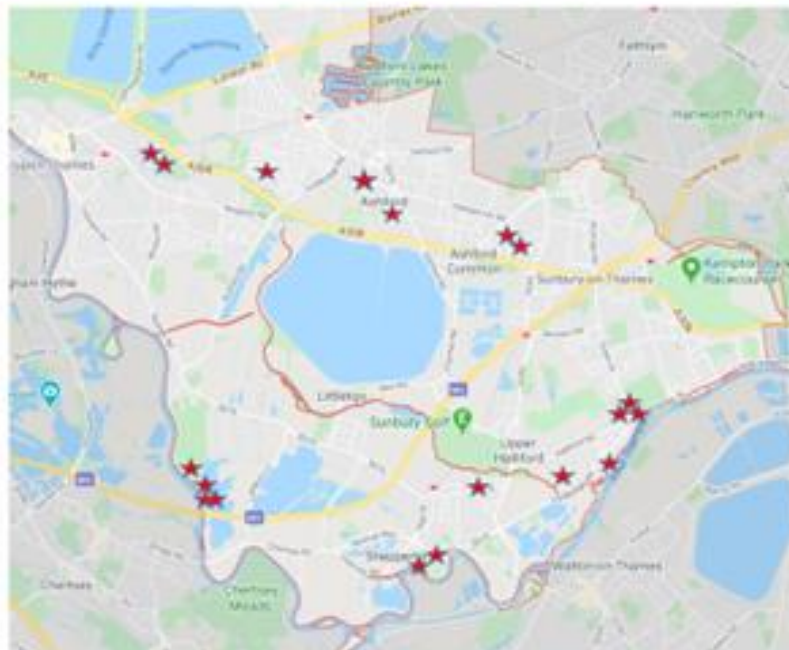

Appendix E – Geographical affected areas – Psychoactive Substances

Hotspot Map – North of Borough

Hotspot Map - South of Borough

List of venues as a result of the 2021 Public Consultation

A	Abbey Drive Ashford Rec Ashford Road Ashford Station Ashford Crescent Alexander Road
B	Broadway Bridge Street Car Park Beehive Road Bingham Drive Brightside Avenue Bryony Way
C	Clarence Street Commercial Park Celia Crescent Chesterfield Road Caesars Way Challenge Road Church Road Clare Road Chestnut Grove Clockhouse Lane Church Square Cordelia Park Clyde Road Park Clifford Grove
D	Dudley Road Dumsey Meadow Car Park Donkey Ash Meadow Docket Eddy Lane Dyas Road
E	Edinburgh Drive Elizabeth Road Elgin Avenue
F	Fordbridge Park Feltham Hill Rec Ferndale Road Feltham Road Fairfield Avenue Ferry Lane Flowerpot Green Felix Lane
G	Grovely Road Rec Greeno Park Greenfield Park Green Street

	<p>Saxon Road Studios Road Sheep Walk Shield Road Staines High Street Spout Lane Shortwood Common</p>
T	<p>Two Rivers Town Lane Thames Street The Pennards Thameside The Avenue Tesco – Sunbury and Ashford</p>
V	<p>Vicarage Road Village Way</p>
W	<p>Walled Garden Windmill Road Wraysbury Road Woodthorpe Road Walton Lane Whitley Close Woodlands Parade Waters Drive Worple Road Wood Road Watersplash Road Woodlands Park Wrens Avenue</p>