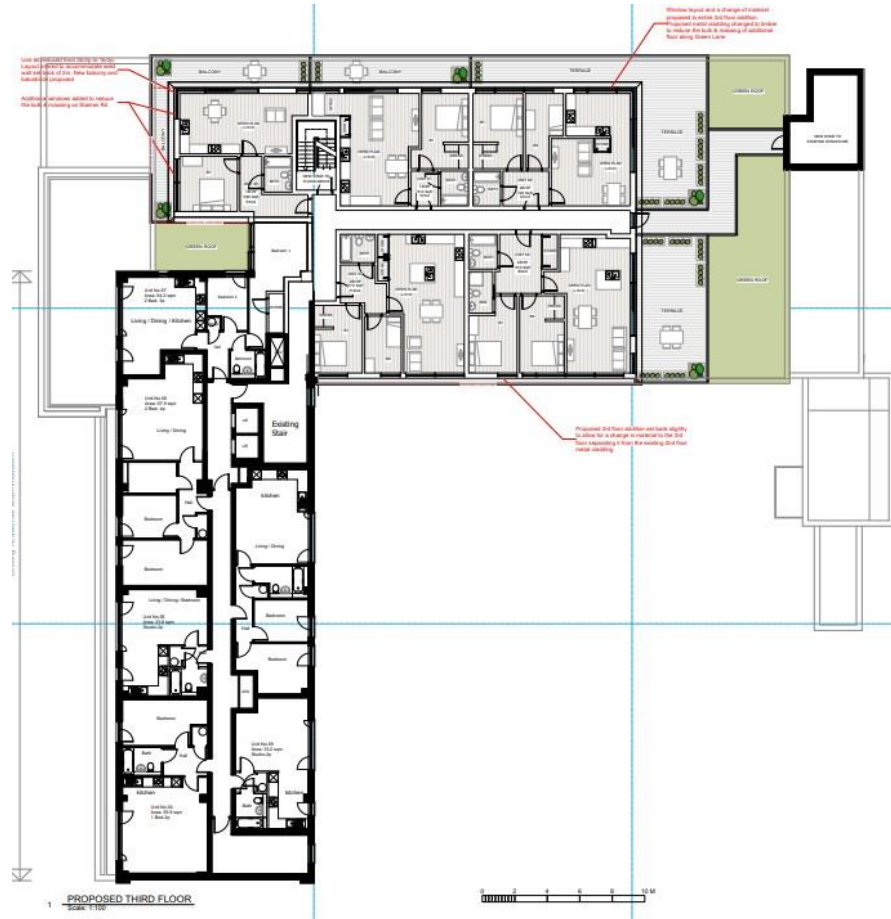

Appendix 21/01742/FUL Crownage Court, Staines Road West

Rear elevation (top) and inside side (below)
Proposed

Existing

Front elevation (top) and Green Lane side (below)
Proposed

Existing

Proposed Third Floor (Orientation - Green Lane to the top Staines Road West to the left)

Proposed Fourth Floor

Proposed fifth floor