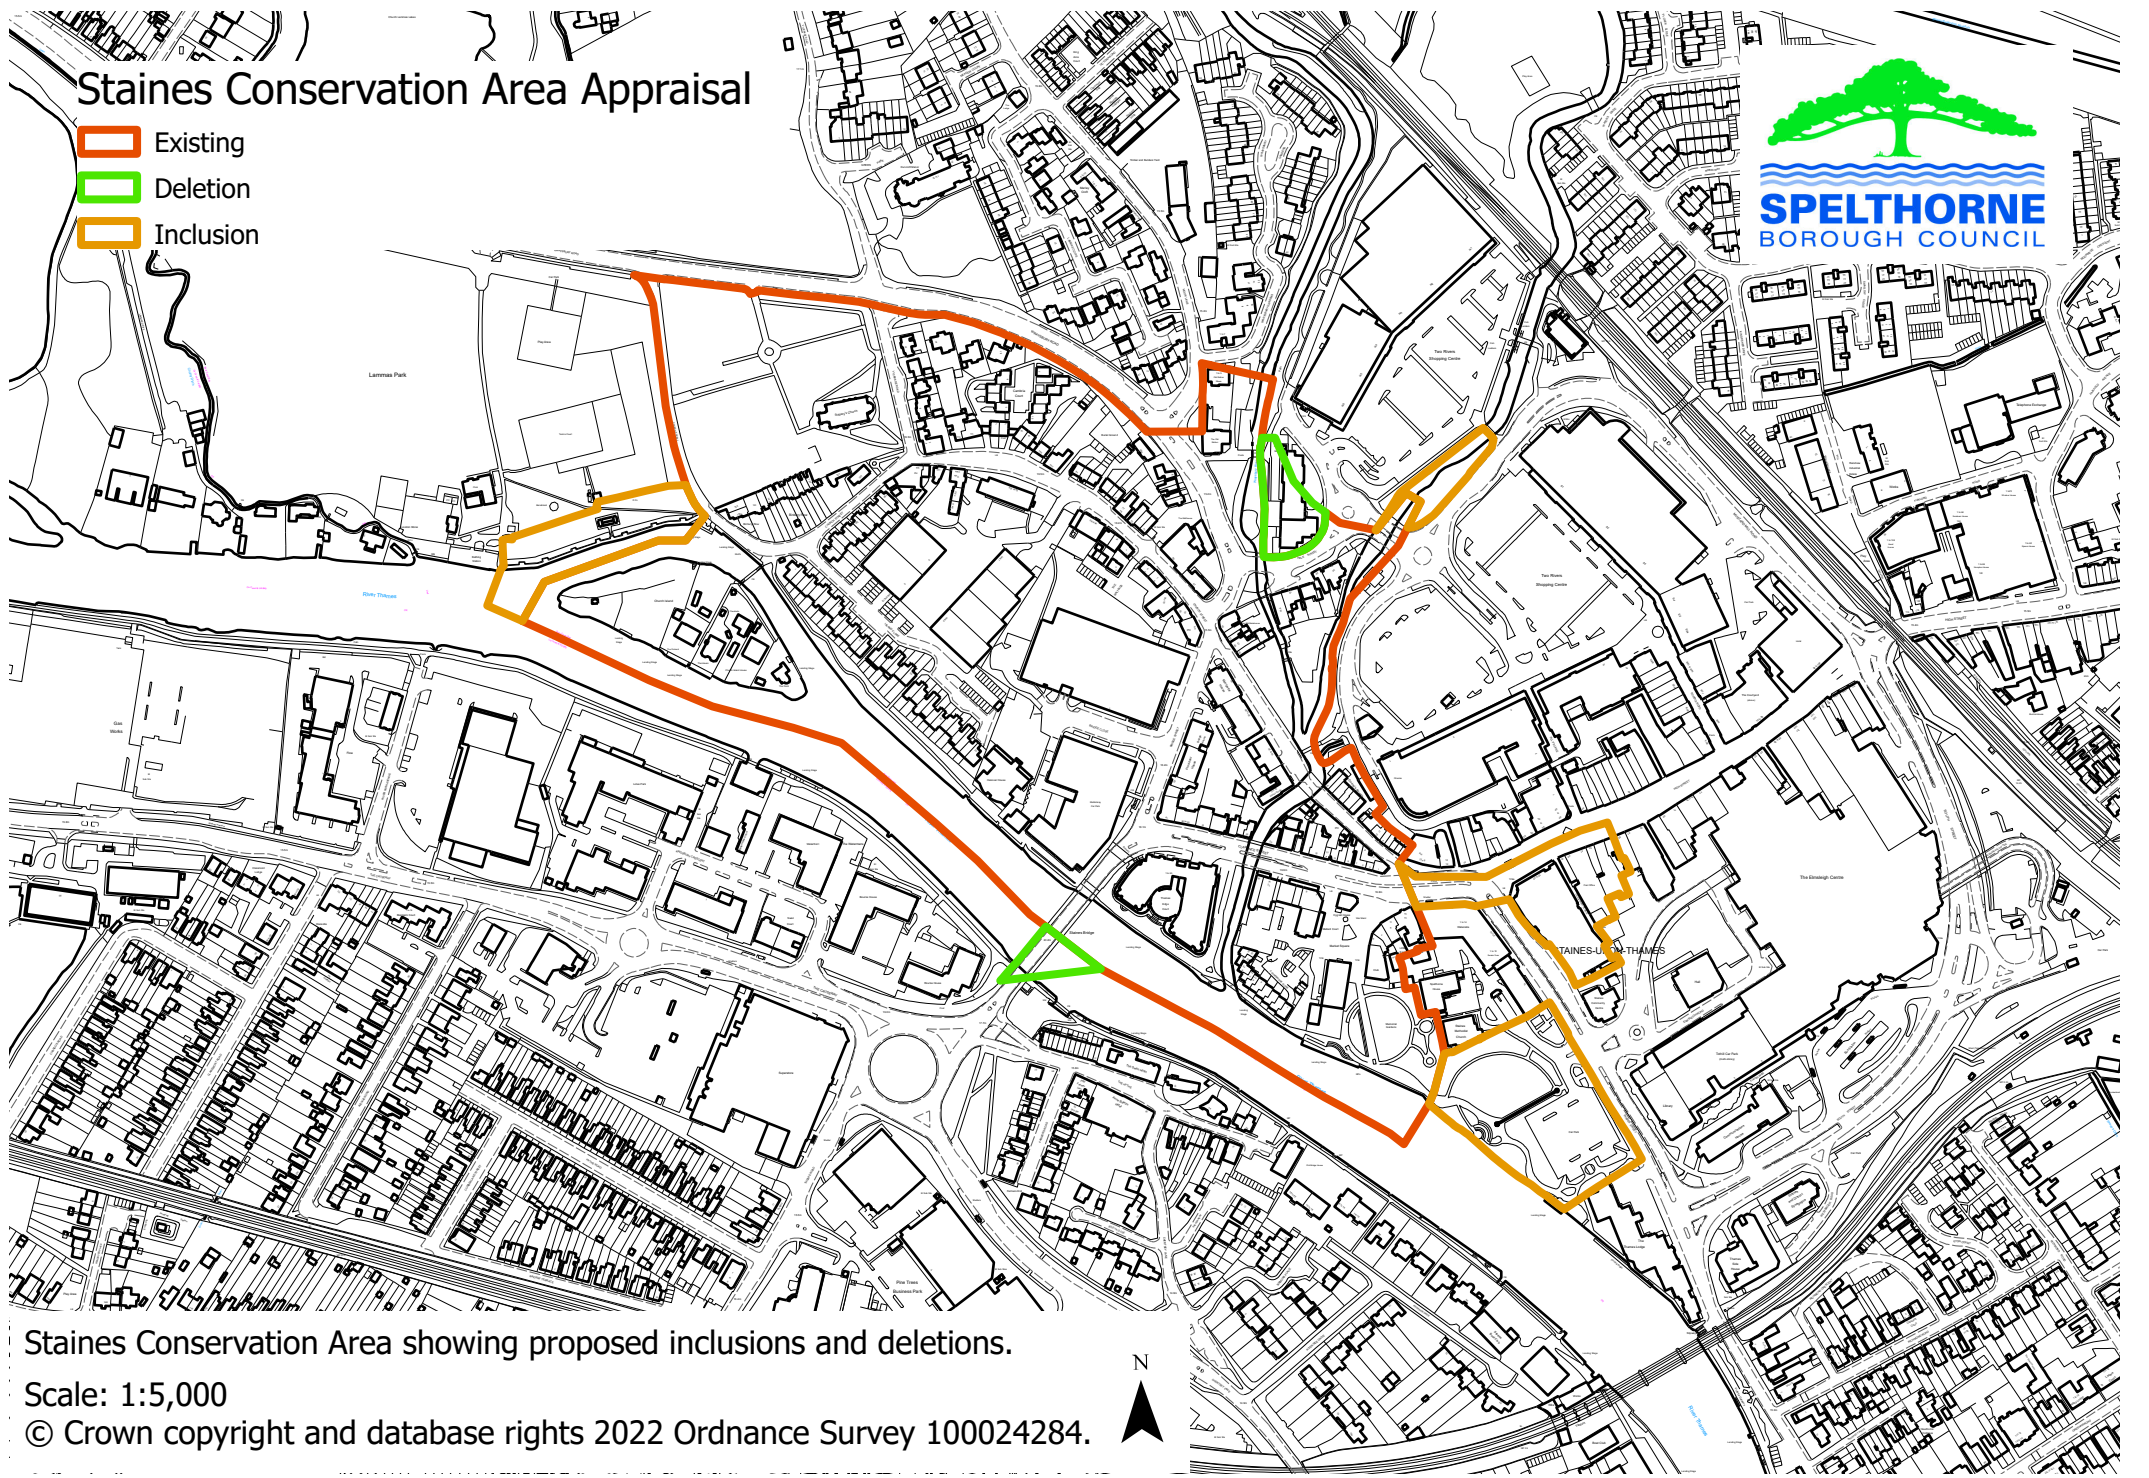

# Staines Conservation Area Appraisal

- Existing
- Deletion
- Inclusion

Staines Conservation Area showing proposed inclusions and deletions.

Scale: 1:5,000

© Crown copyright and database rights 2022 Ordnance Survey 100024284.