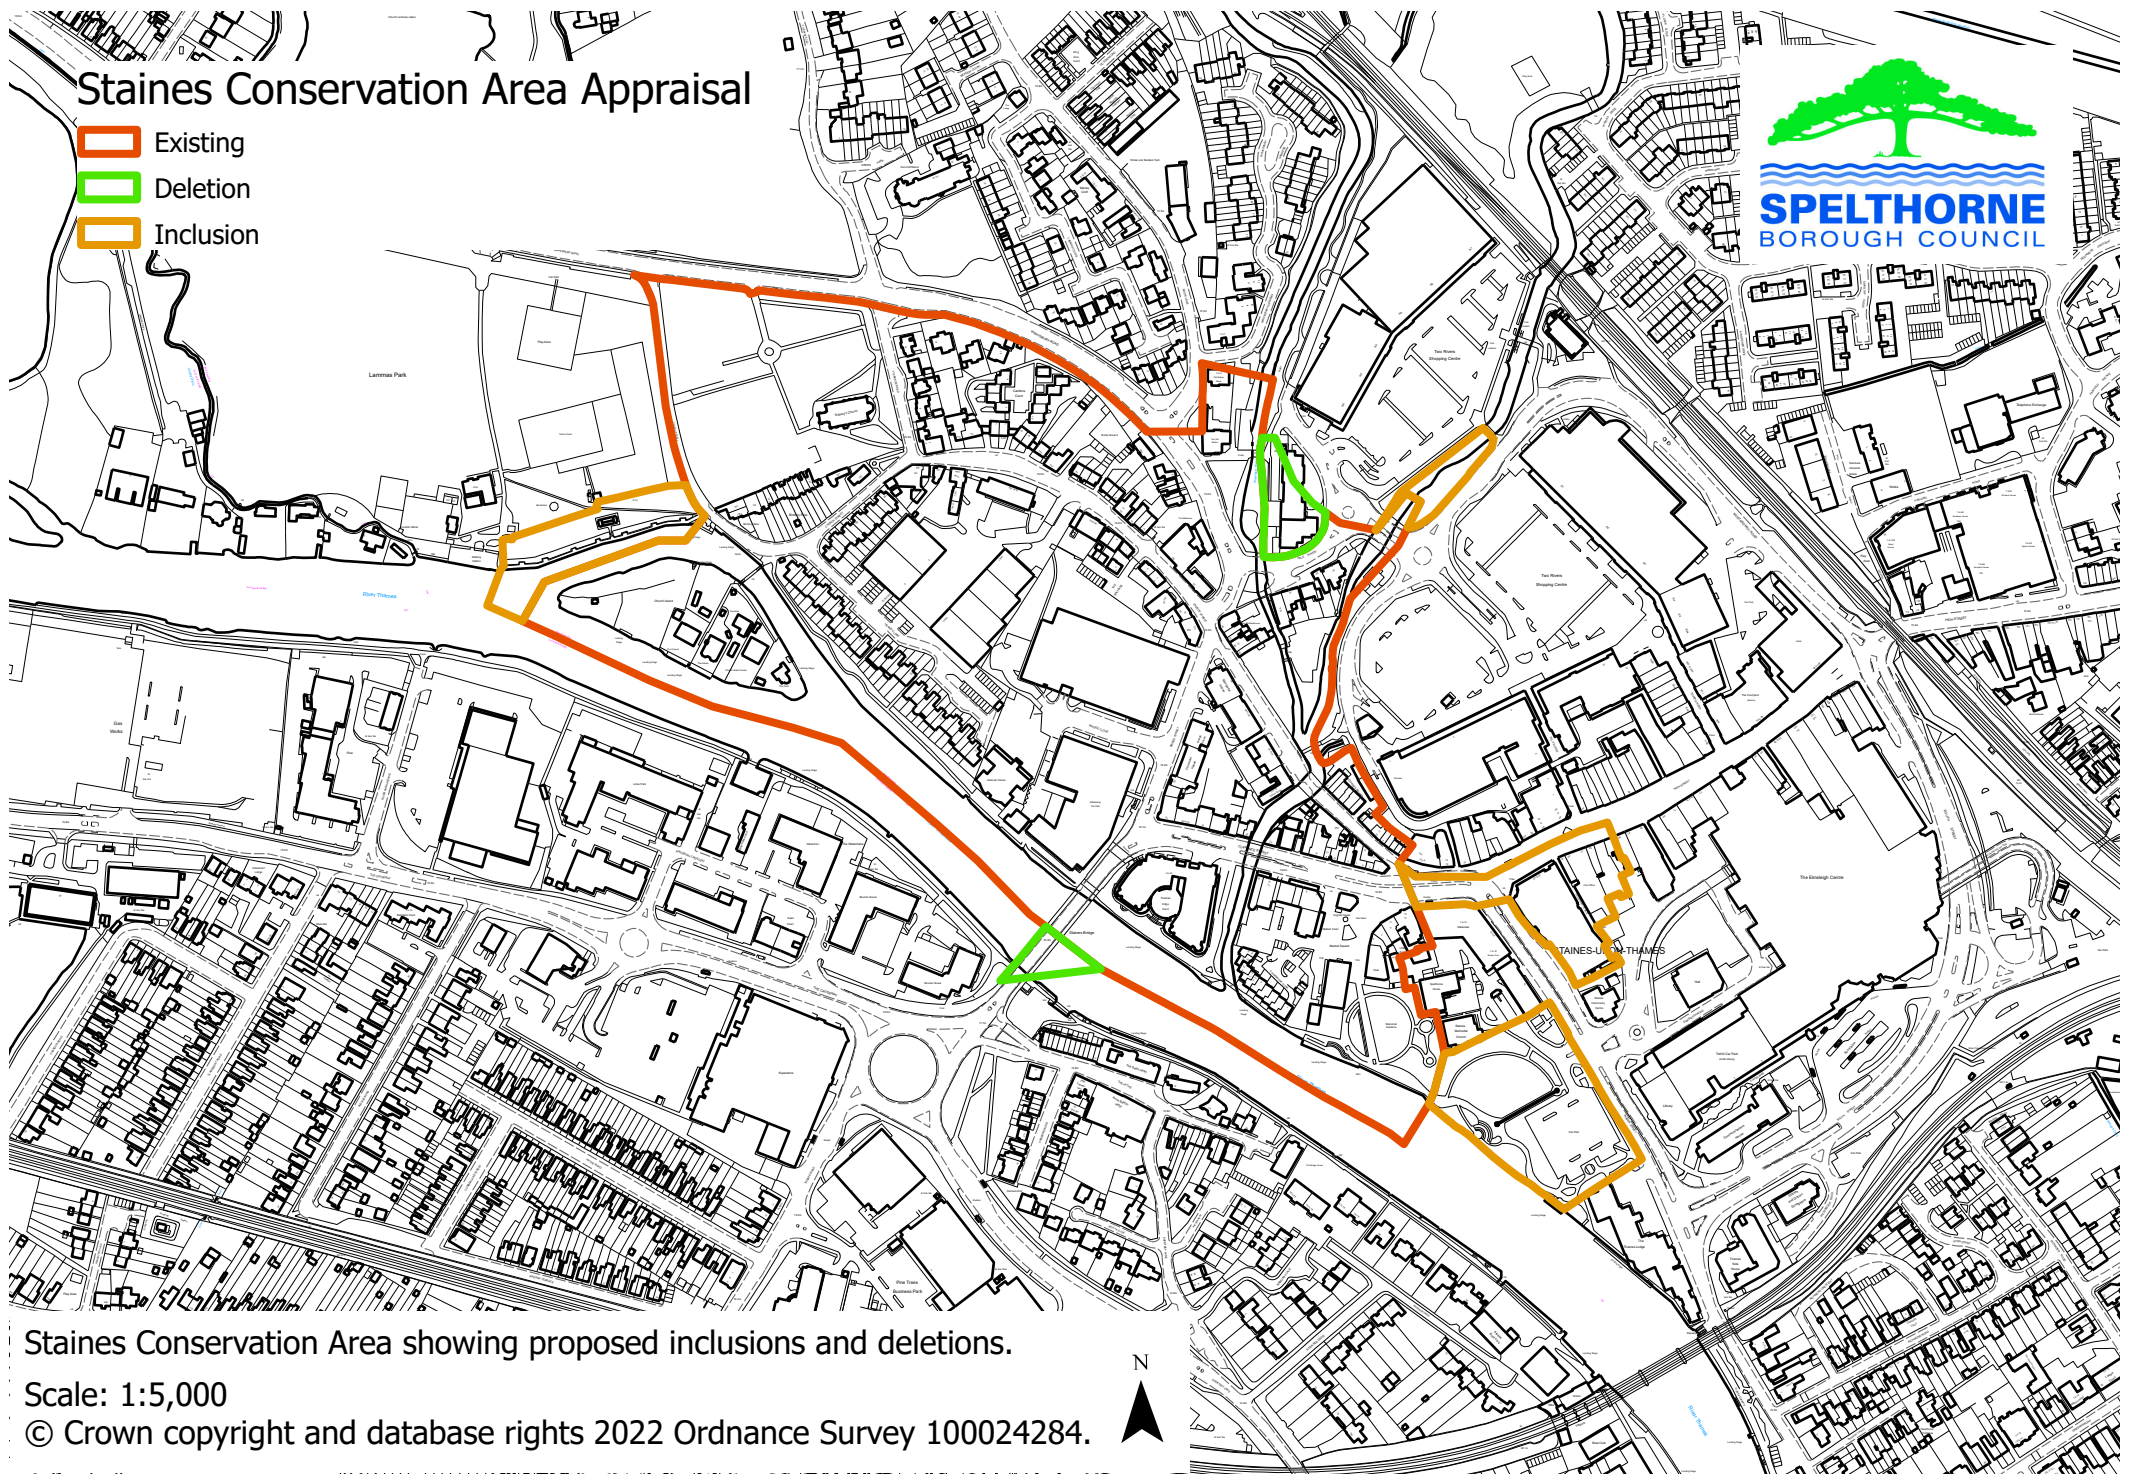

# Staines Conservation Area Appraisal

- Existing
- Deletion
- Inclusion

Staines Conservation Area showing proposed inclusions and deletions.

Scale: 1:5,000

© Crown copyright and database rights 2022 Ordnance Survey 100024284.