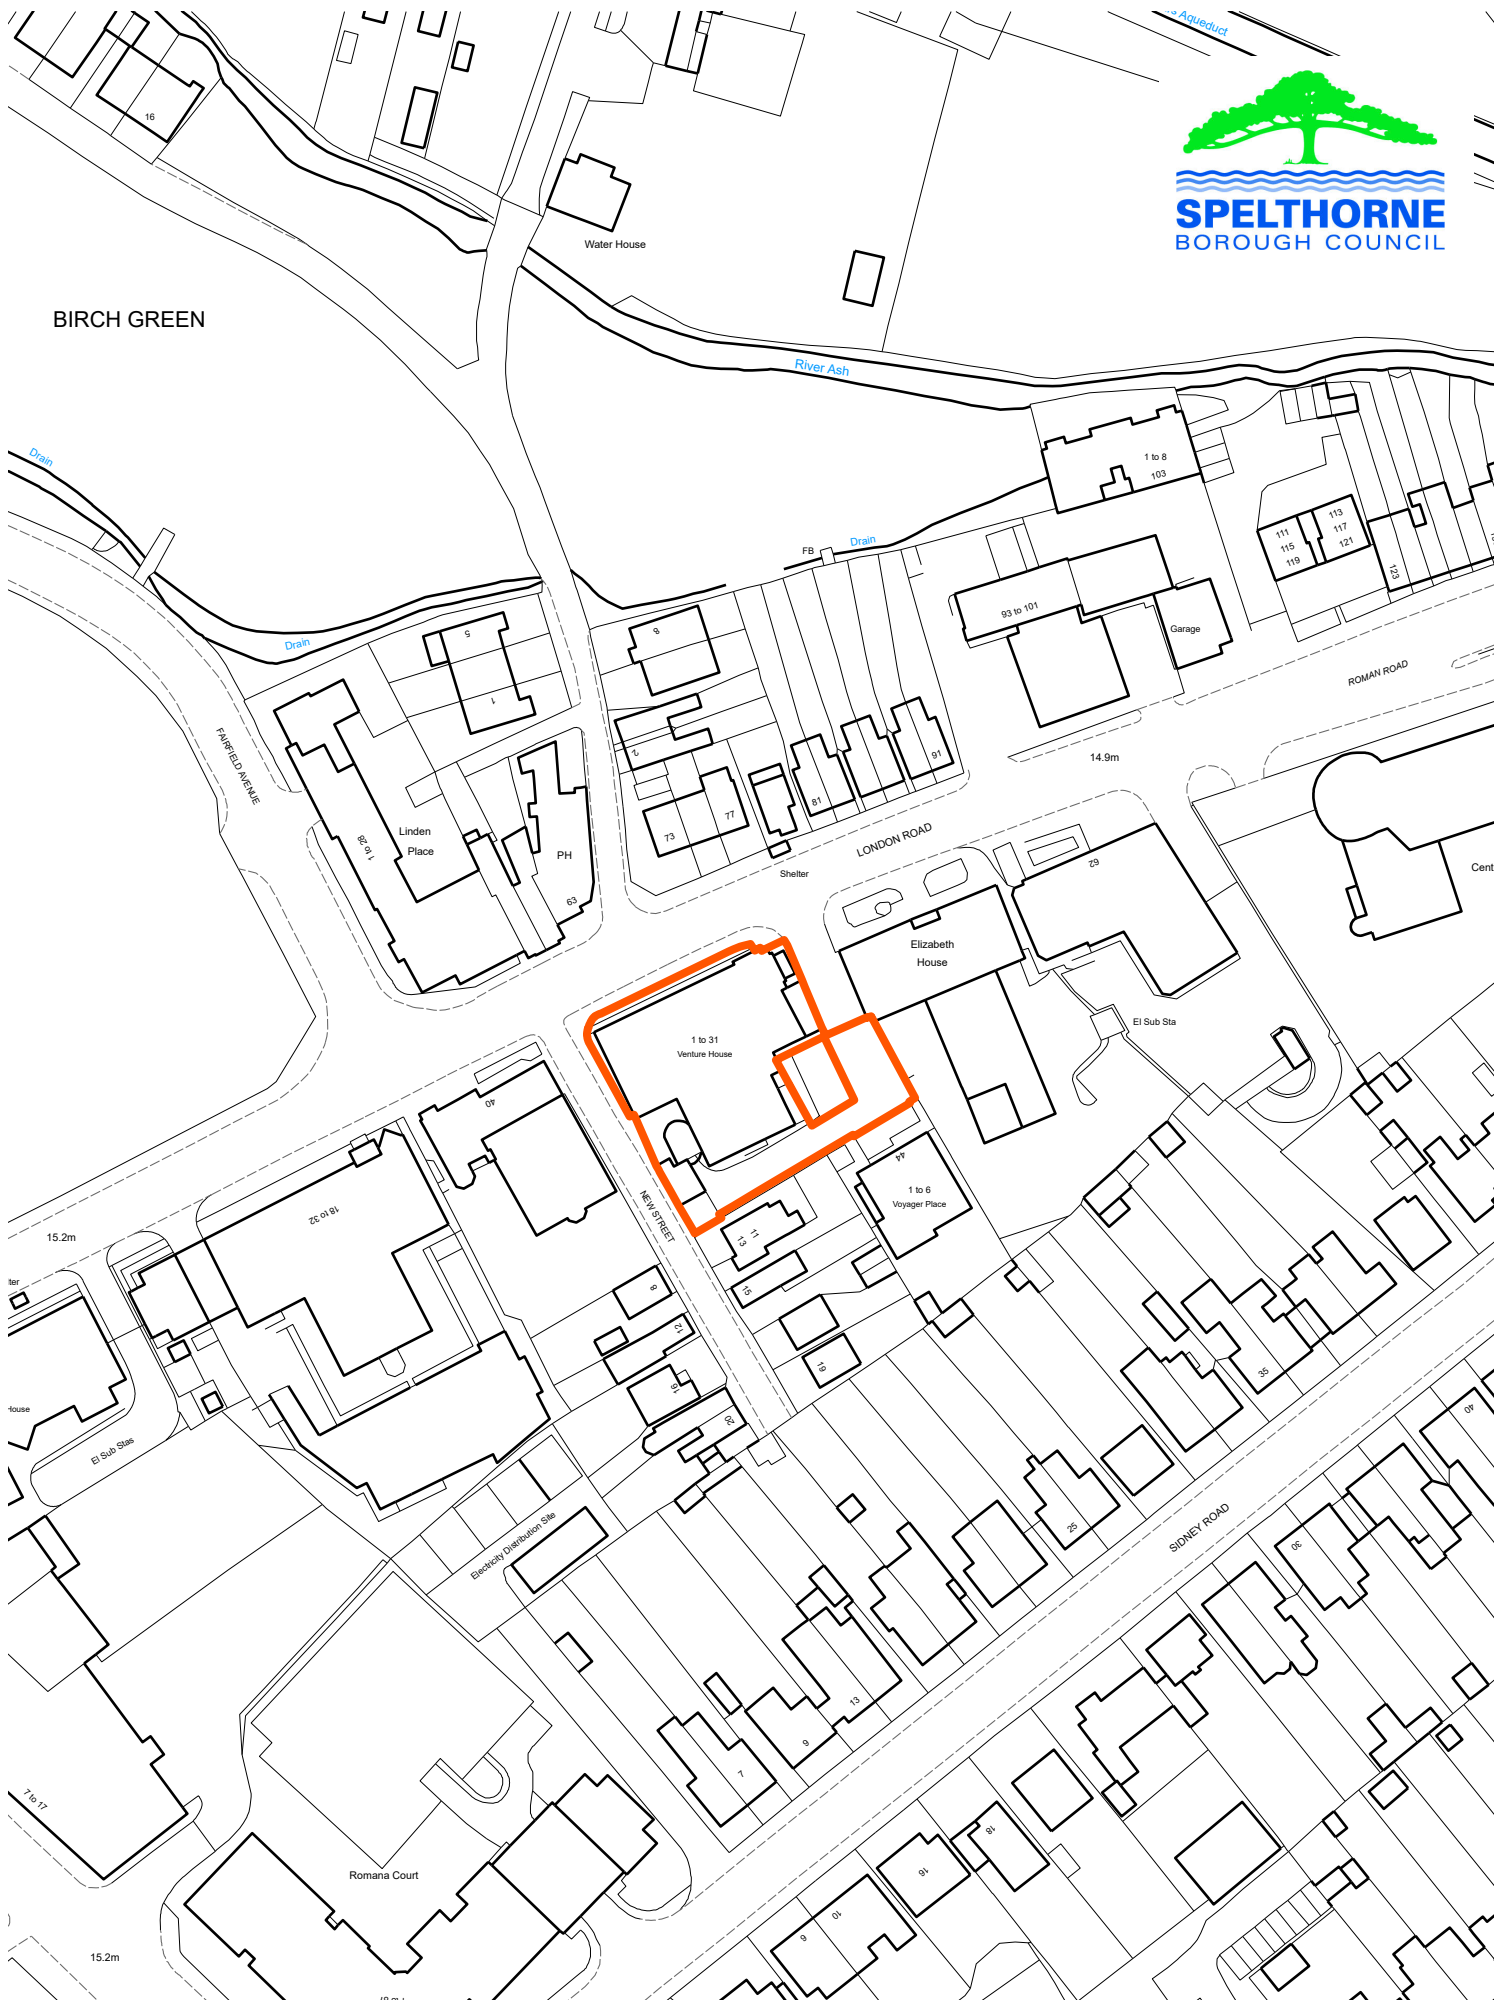

BIRCH GREEN

Venture House, 42 London Road, Staines-upon-Thames.
Scale: 1:1,250

© Crown copyright and database rights 2024 Ordnance Survey AC0000812047.