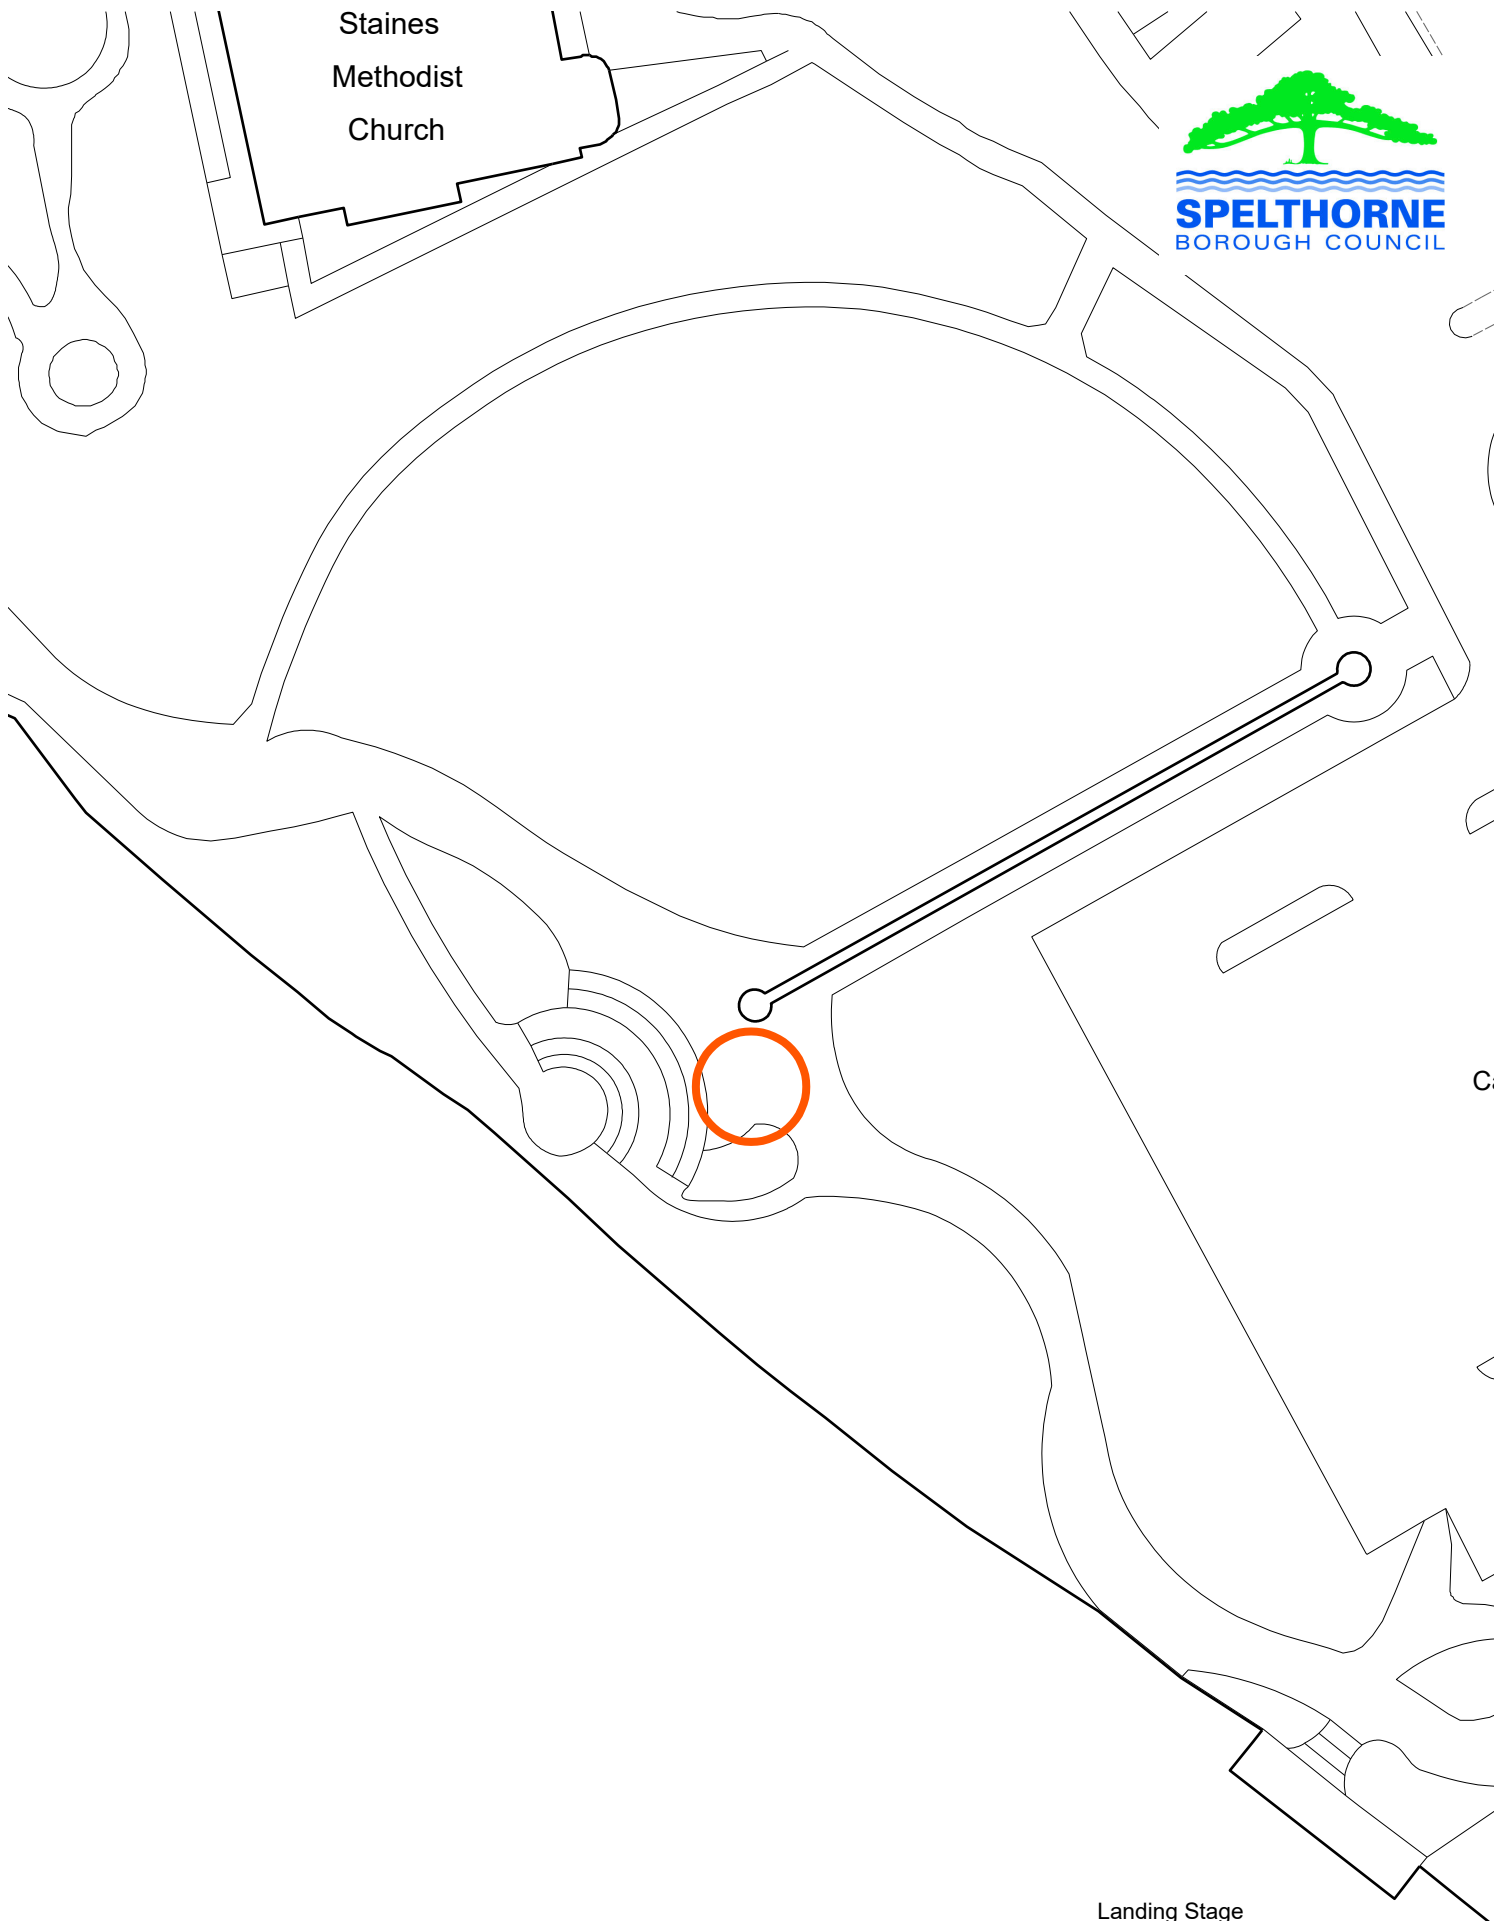

Staines  
Methodist  
Church

Landing Stage

23/01220/ADV - Bandstand, Memorial Gardens, Market Sq, Staines-upon-Thames  
Scale: 1:500

© Crown copyright and database rights 2024 Ordnance Survey AC0000812047.