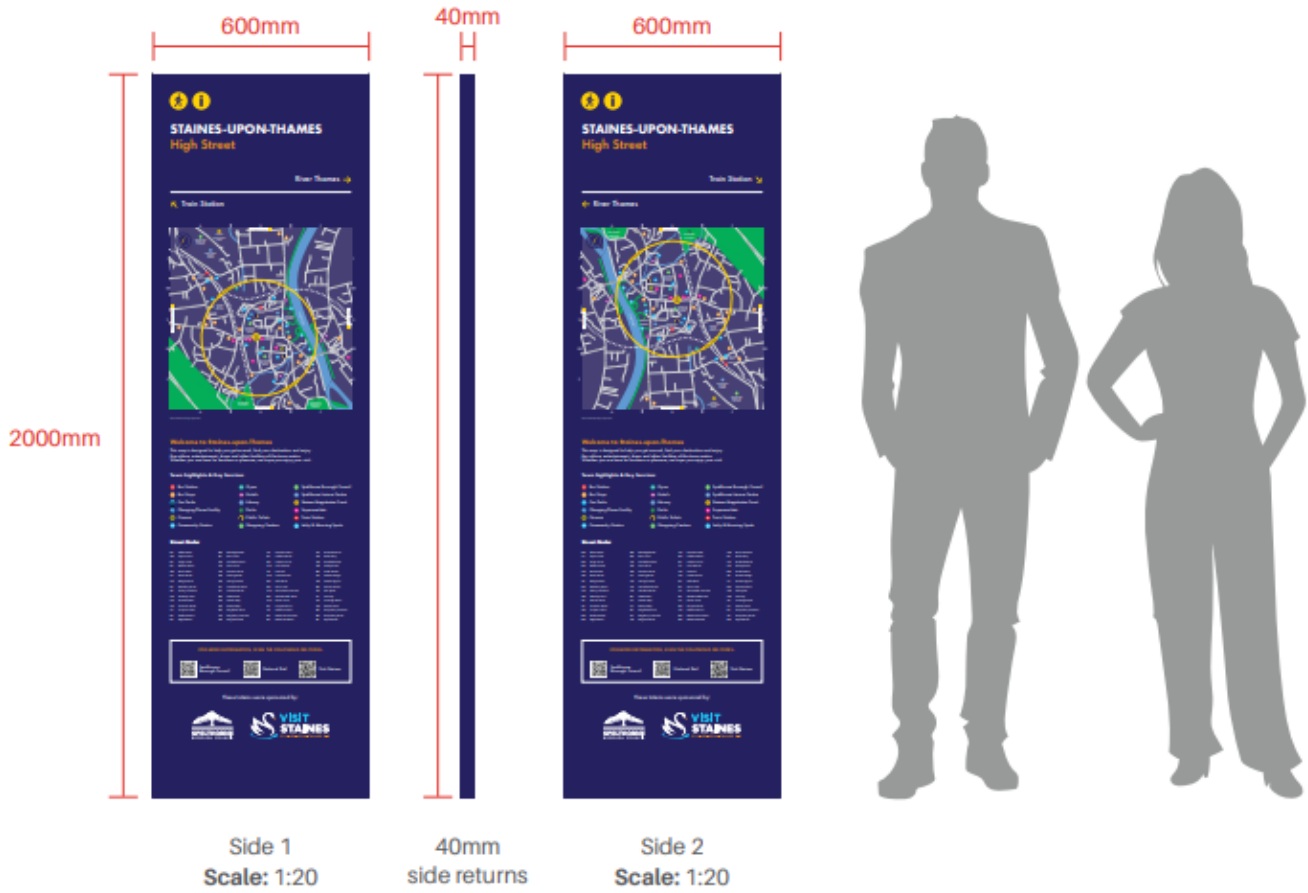

Appendices 23/01218/ADV, 23/01220/ADV and 23/01223/ADV Proposed Totem signs

Land at Elmsleigh Centre entrance, High Street, Staines

## Land At Station Path, Staines

## Bandstand, Memorial Gardens, Staines